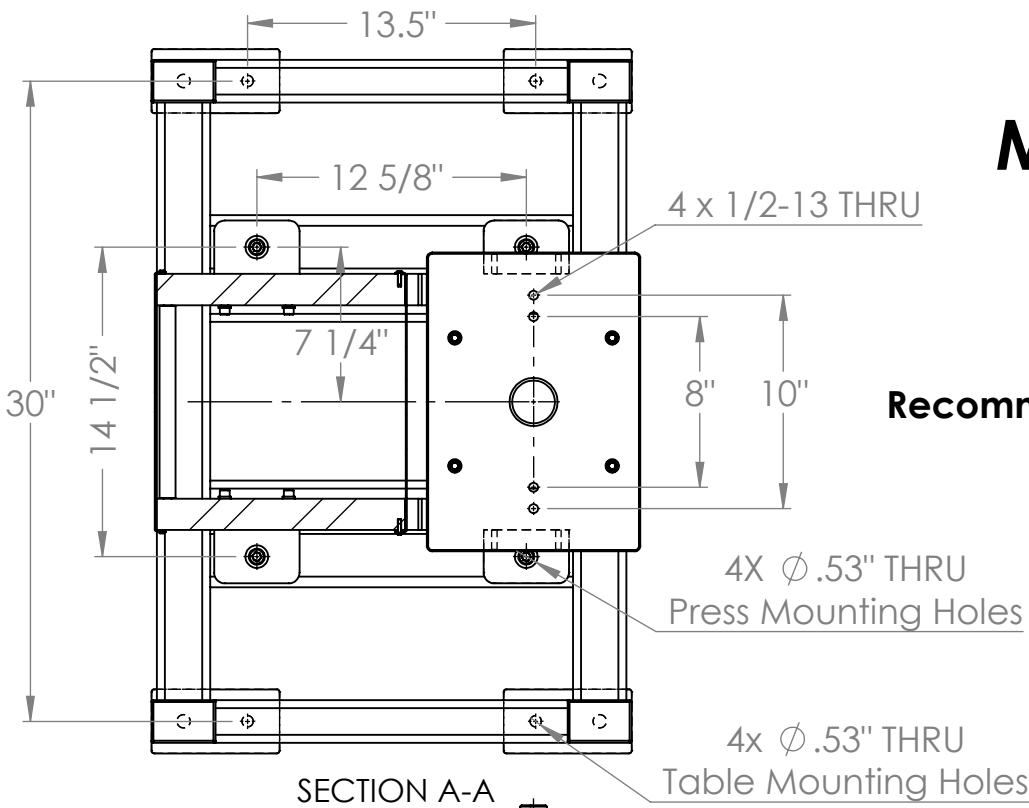

# MODEL TA8500

Frame Specifications

**Recommended footprint: 39"x29"**